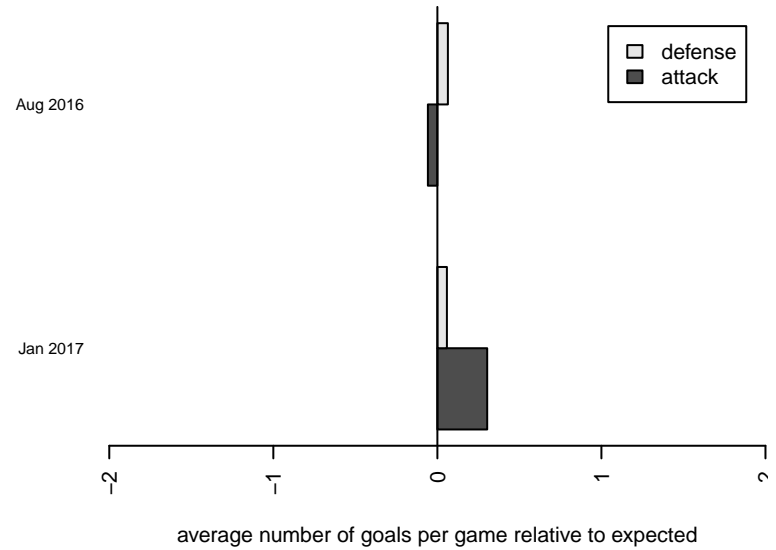

LA Galaxy SD Elite G03
 Dots are actual minus expected GF (blue circles) and GA (red triangles).
 Blue line is smoothed change in attack strength. Red is smoothed change in defense strength.

**attack and defense variance (black dot)
relative to other teams
and top 10 in region**

**attack and defense rating
relative to others at age
and all opponents in last 13 months**

**attack and defense rating
relative to others at age
and all opponents in last 13 months**

Performance relative to 13 month average

Performance relative to 13 month average

Distribution of opponents
 Red = Lose zone, Blue = Win zone, Green = Even
 Black line separates win/lose zones

lot. A=Neither has attack advantage, B=Opponent has both attack and defense advantage, C=Opponent has both attack and defense disadvantage, D=Both have