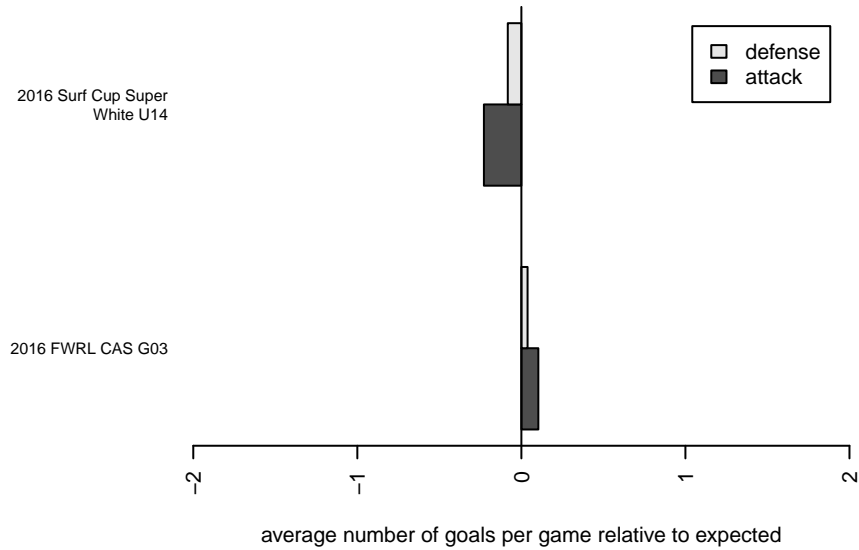

LA Galaxy SD Elite G03
 Dots are actual minus expected GF (blue circles) and GA (red triangles).
 Blue line is smoothed change in attack strength. Red is smoothed change in defense strength.

**attack and defense variance (black dot)
relative to other teams
and top 10 in region**

**attack and defense rating
relative to others at age
and all opponents in last 13 months**

**attack and defense rating
relative to others at age
and all opponents in last 13 months**

Performance relative to 13 month average

Performance relative to 13 month average

Distribution of opponents
 Red = Lose zone, Blue = Win zone, Green = Even
 Black line separates win/lose zones

lot. A=Neither has attack advantage, B=Opponent has both attack and defense advantage, C=Opponent has both attack and defense disadvantage, D=Both have