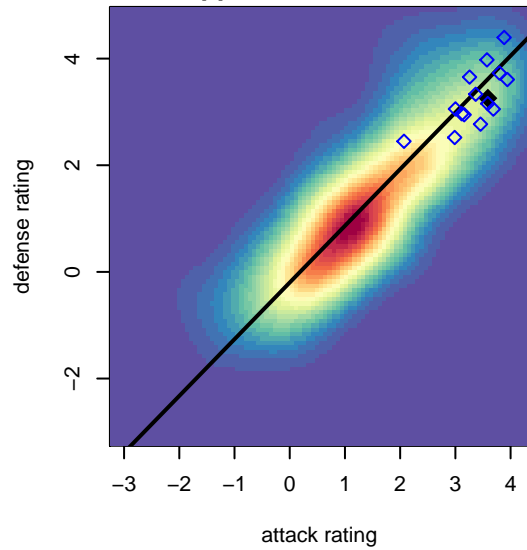

LA Galaxy SD Elite G03

, CAS
 G03 total strength=1788
 attack=36.18 defense=25.97
 notes= Higham 2016

alt names used:
 LAGSD G03 Elite-Higham
 LAGSD 2003 ELITE-HIGHAM (CAS)

Venues played:
 2016 FWRL CAS G03
 2016 Surf Cup Super White U14

LA Galaxy SD Elite G03
 Dots are actual minus expected GF (blue circles) and GA (red triangles).
 Blue line is smoothed change in attack strength. Red is smoothed change in defense strength.

**attack and defense variance (black dot)
relative to other teams
and top 10 in region**

**attack and defense rating
relative to others at age
and all opponents in last 13 months**

**attack and defense rating
relative to others at age
and all opponents in last 13 months**

Performance relative to 13 month average

Performance relative to 13 month average

Distribution of opponents
 Red = Lose zone, Blue = Win zone, Green = Even
 Black line separates win/lose zones

lot. A=Neither has attack advantage, B=Opponent has both attack and defense advantage, C=Opponent has both attack and defense disadvantage, D=Both have