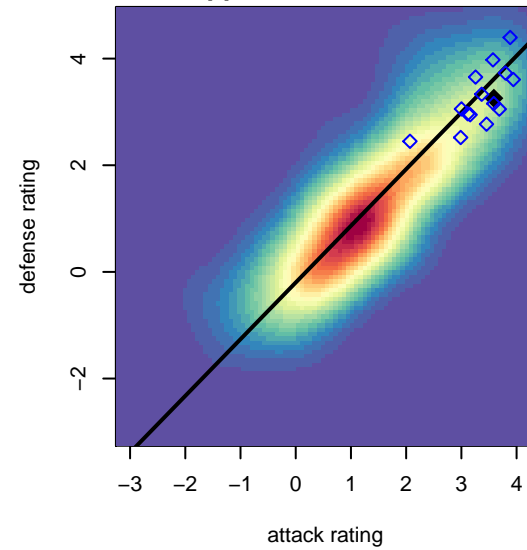

LA Galaxy SD Elite G03

, CAS
 G03 total strength=1788
 attack=36.18 defense=25.97
 notes= Higham 2016

alt names used:
 LAGSD G03 Elite-Higham
 LAGSD 2003 ELITE-HIGHAM (CAS)

Venues played:
 2016 FWRL CAS G03
 2016 Surf Cup Super White U14

LA Galaxy SD Elite G03
 Dots are actual minus expected GF (blue circles) and GA (red triangles).
 Blue line is smoothed change in attack strength. Red is smoothed change in defense strength.

**attack and defense variance (black dot)
relative to other teams
and top 10 in region**

**attack and defense rating
relative to others at age
and all opponents in last 13 months**

**attack and defense rating
relative to others at age
and all opponents in last 13 months**

Performance relative to 13 month average

Performance relative to 13 month average

Distribution of opponents
 Red = Lose zone, Blue = Win zone, Green = Even
 Black line separates win/lose zones

lot. A=Neither has attack advantage, B=Opponent has both attack and defense advantage, C=Opponent has both attack and defense disadvantage, D=Both have