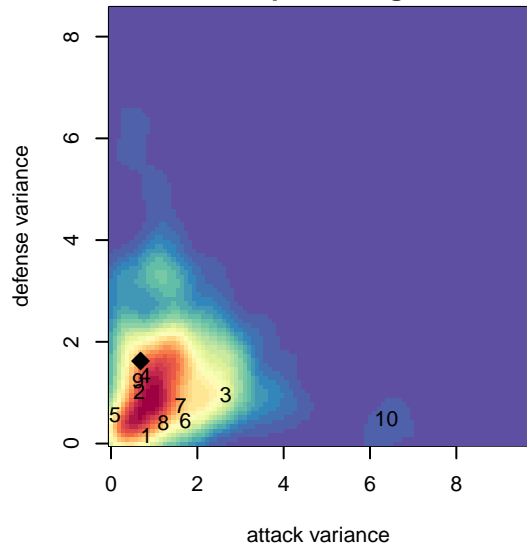

LA Galaxy SD Elite G03

, CAS
 G03 total strength=1788
 attack=36.18 defense=25.97
 notes= Higham 2016

alt names used:
 LAGSD G03 Elite-Higham
 LAGSD 2003 ELITE-HIGHAM (CAS)

Venues played:
 2016 FWRL CAS G03
 2016 Surf Cup Super White U14

LA Galaxy SD Elite G03
 Dots are actual minus expected GF (blue circles) and GA (red triangles).
 Blue line is smoothed change in attack strength. Red is smoothed change in defense strength.

**attack and defense variance (black dot)
relative to other teams
and top 10 in region**

Performance relative to 13 month average

Distribution of opponents
 Red = Lose zone, Blue = Win zone, Green = Even
 Black line separates win/lose zones

lot. A=Neither has attack advantage, B=Opponent has both attack and defense advantage, C=Opponent has both attack and defense disadvantage, D=Both have