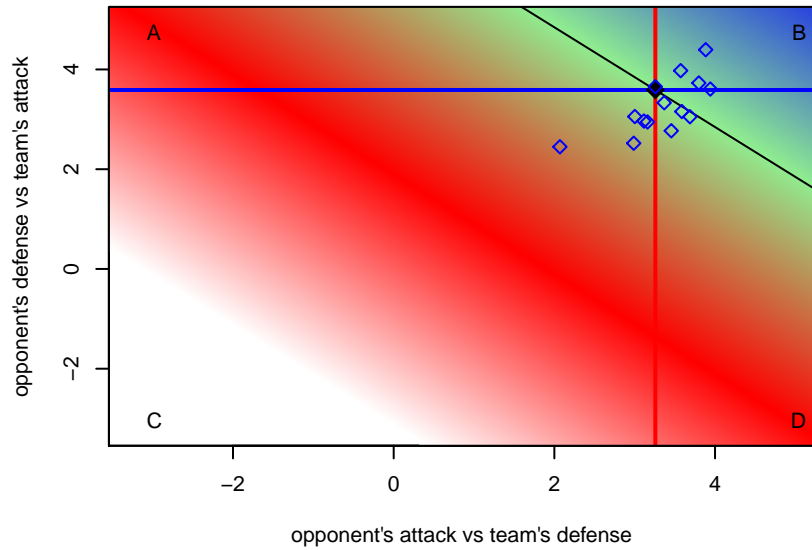

LA Galaxy SD Elite G03
 Dots are actual minus expected GF (blue circles) and GA (red triangles).
 Blue line is smoothed change in attack strength. Red is smoothed change in defense strength.

**attack and defense variance (black dot)
relative to other teams
and top 10 in region**

**attack and defense rating
relative to others at age
and all opponents in last 13 months**

**attack and defense rating
relative to others at age
and all opponents in last 13 months**

Performance relative to 13 month average

Performance relative to 13 month average

Distribution of opponents
 Red = Lose zone, Blue = Win zone, Green = Even
 Black line separates win/lose zones

lot. A=Neither has attack advantage, B=Opponent has both attack and defense advantage, C=Opponent has both attack and defense disadvantage, D=Both have